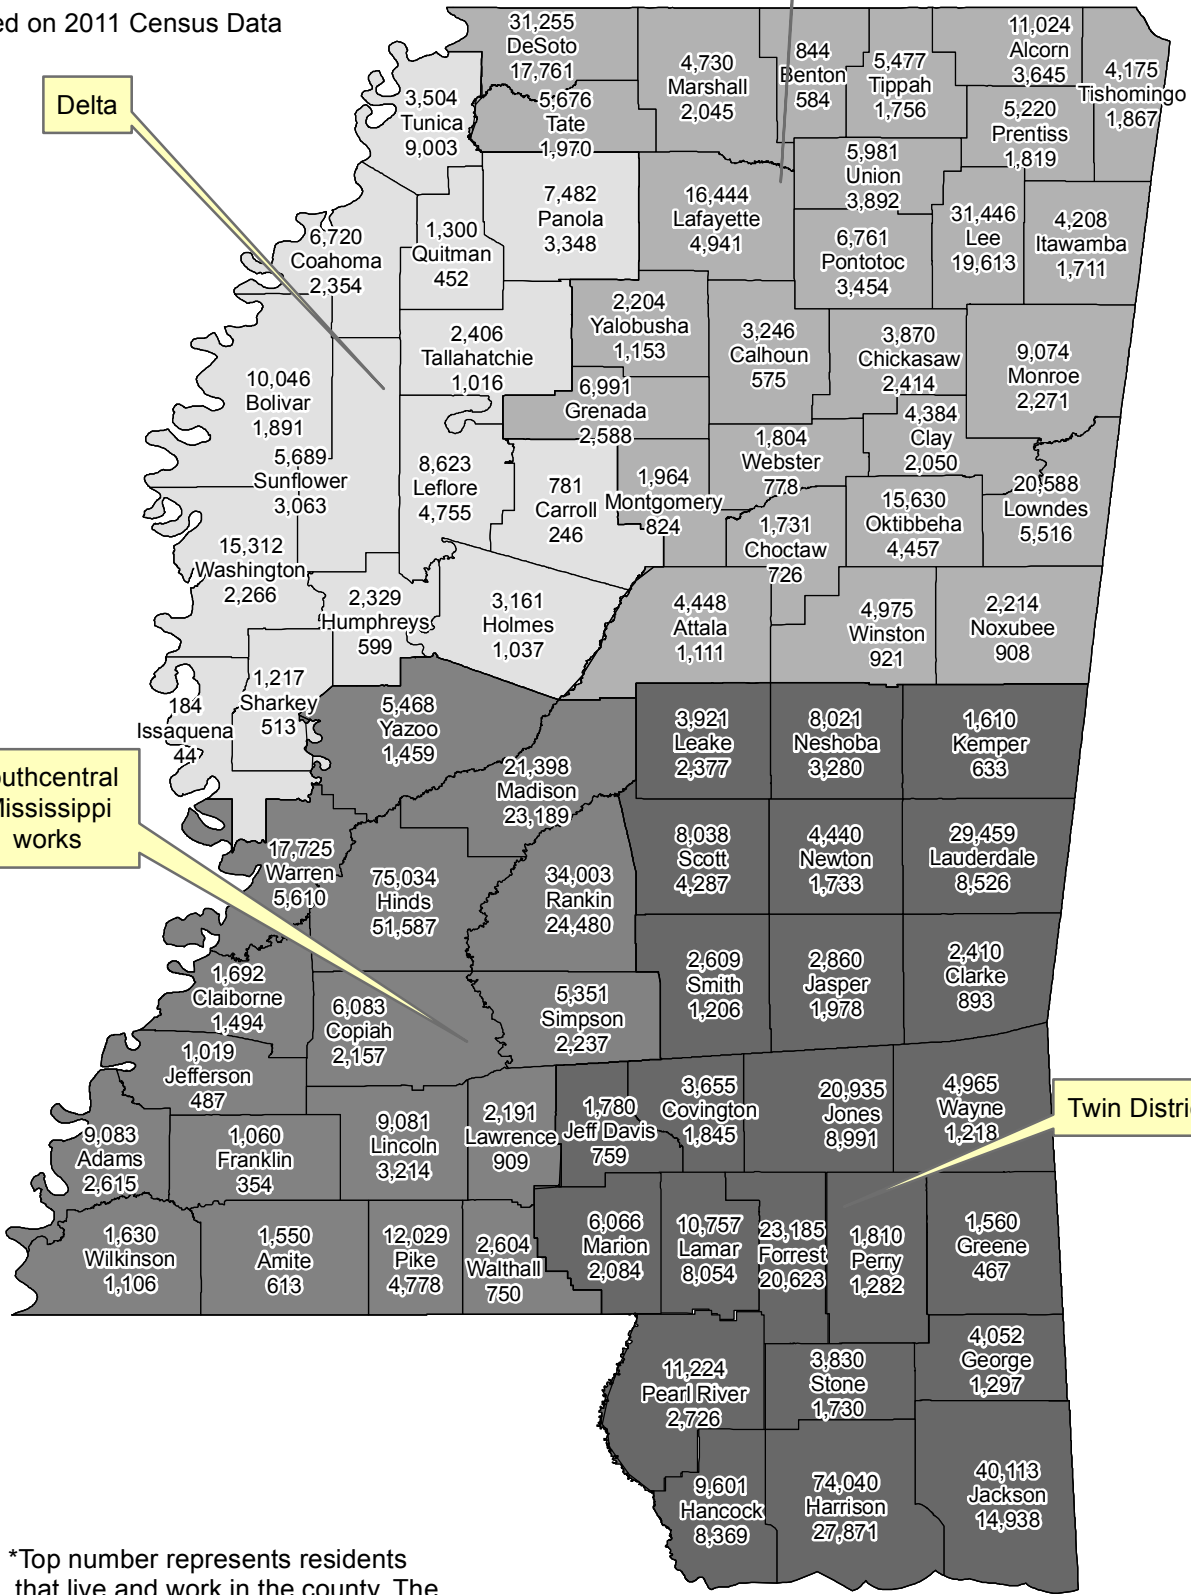

# In-Commuters by County

Based on 2011 Census Data

The Mississippi Partnership

Delta

Southcentral Mississippi works

Twin Districts

\*Top number represents residents that live and work in the county, The bottom number represents residents that live outside of the workplace.